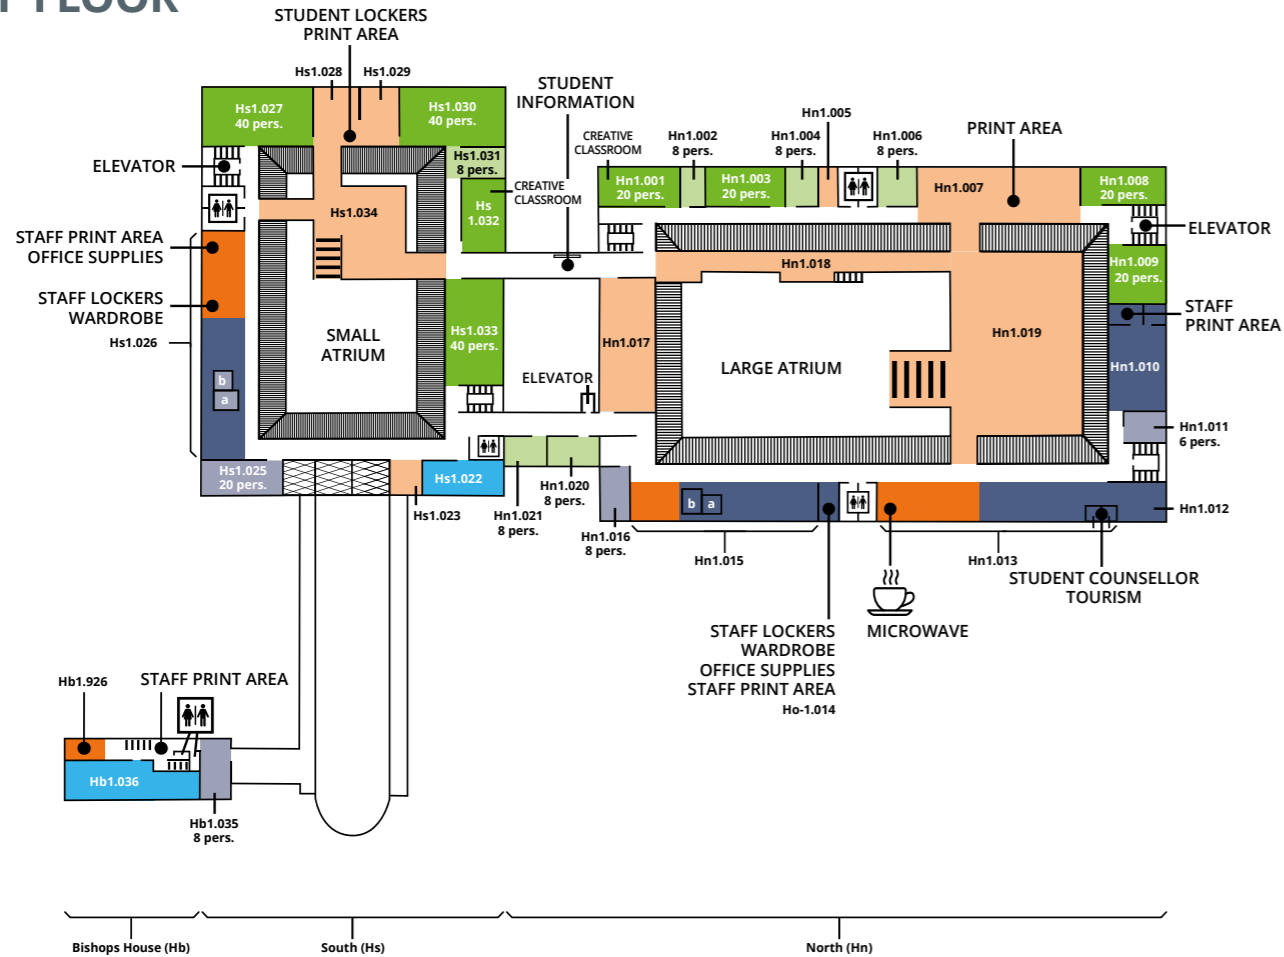

FIRST FLOOR