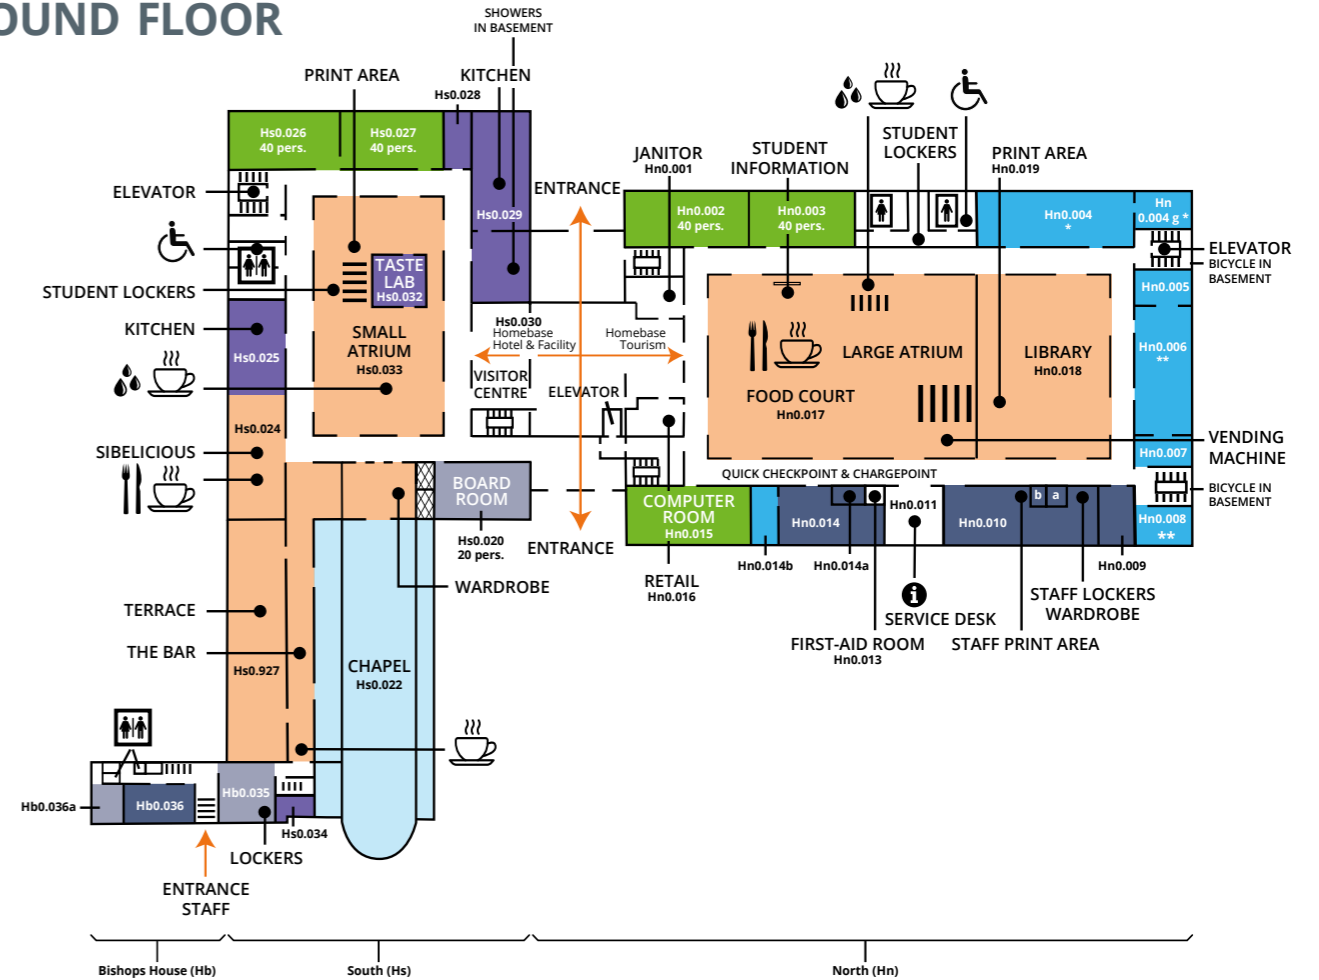

# Safety instructions

If the alarm goes off, leave the building via the nearest emergency exit. On the upper floors, the stairwells are the escape routes that allow you to escape directly outside on the ground floor. Follow the instructions of the Emergency Response team.

# Campus Compass

2019  
2020

Welcome to the Campus

DISCOVER YOUR WORLD

\* Quiet zone for students and staff  
\*\* Temporary classroom till December 2019

# HORIZON BUILDING

## GROUND FLOOR